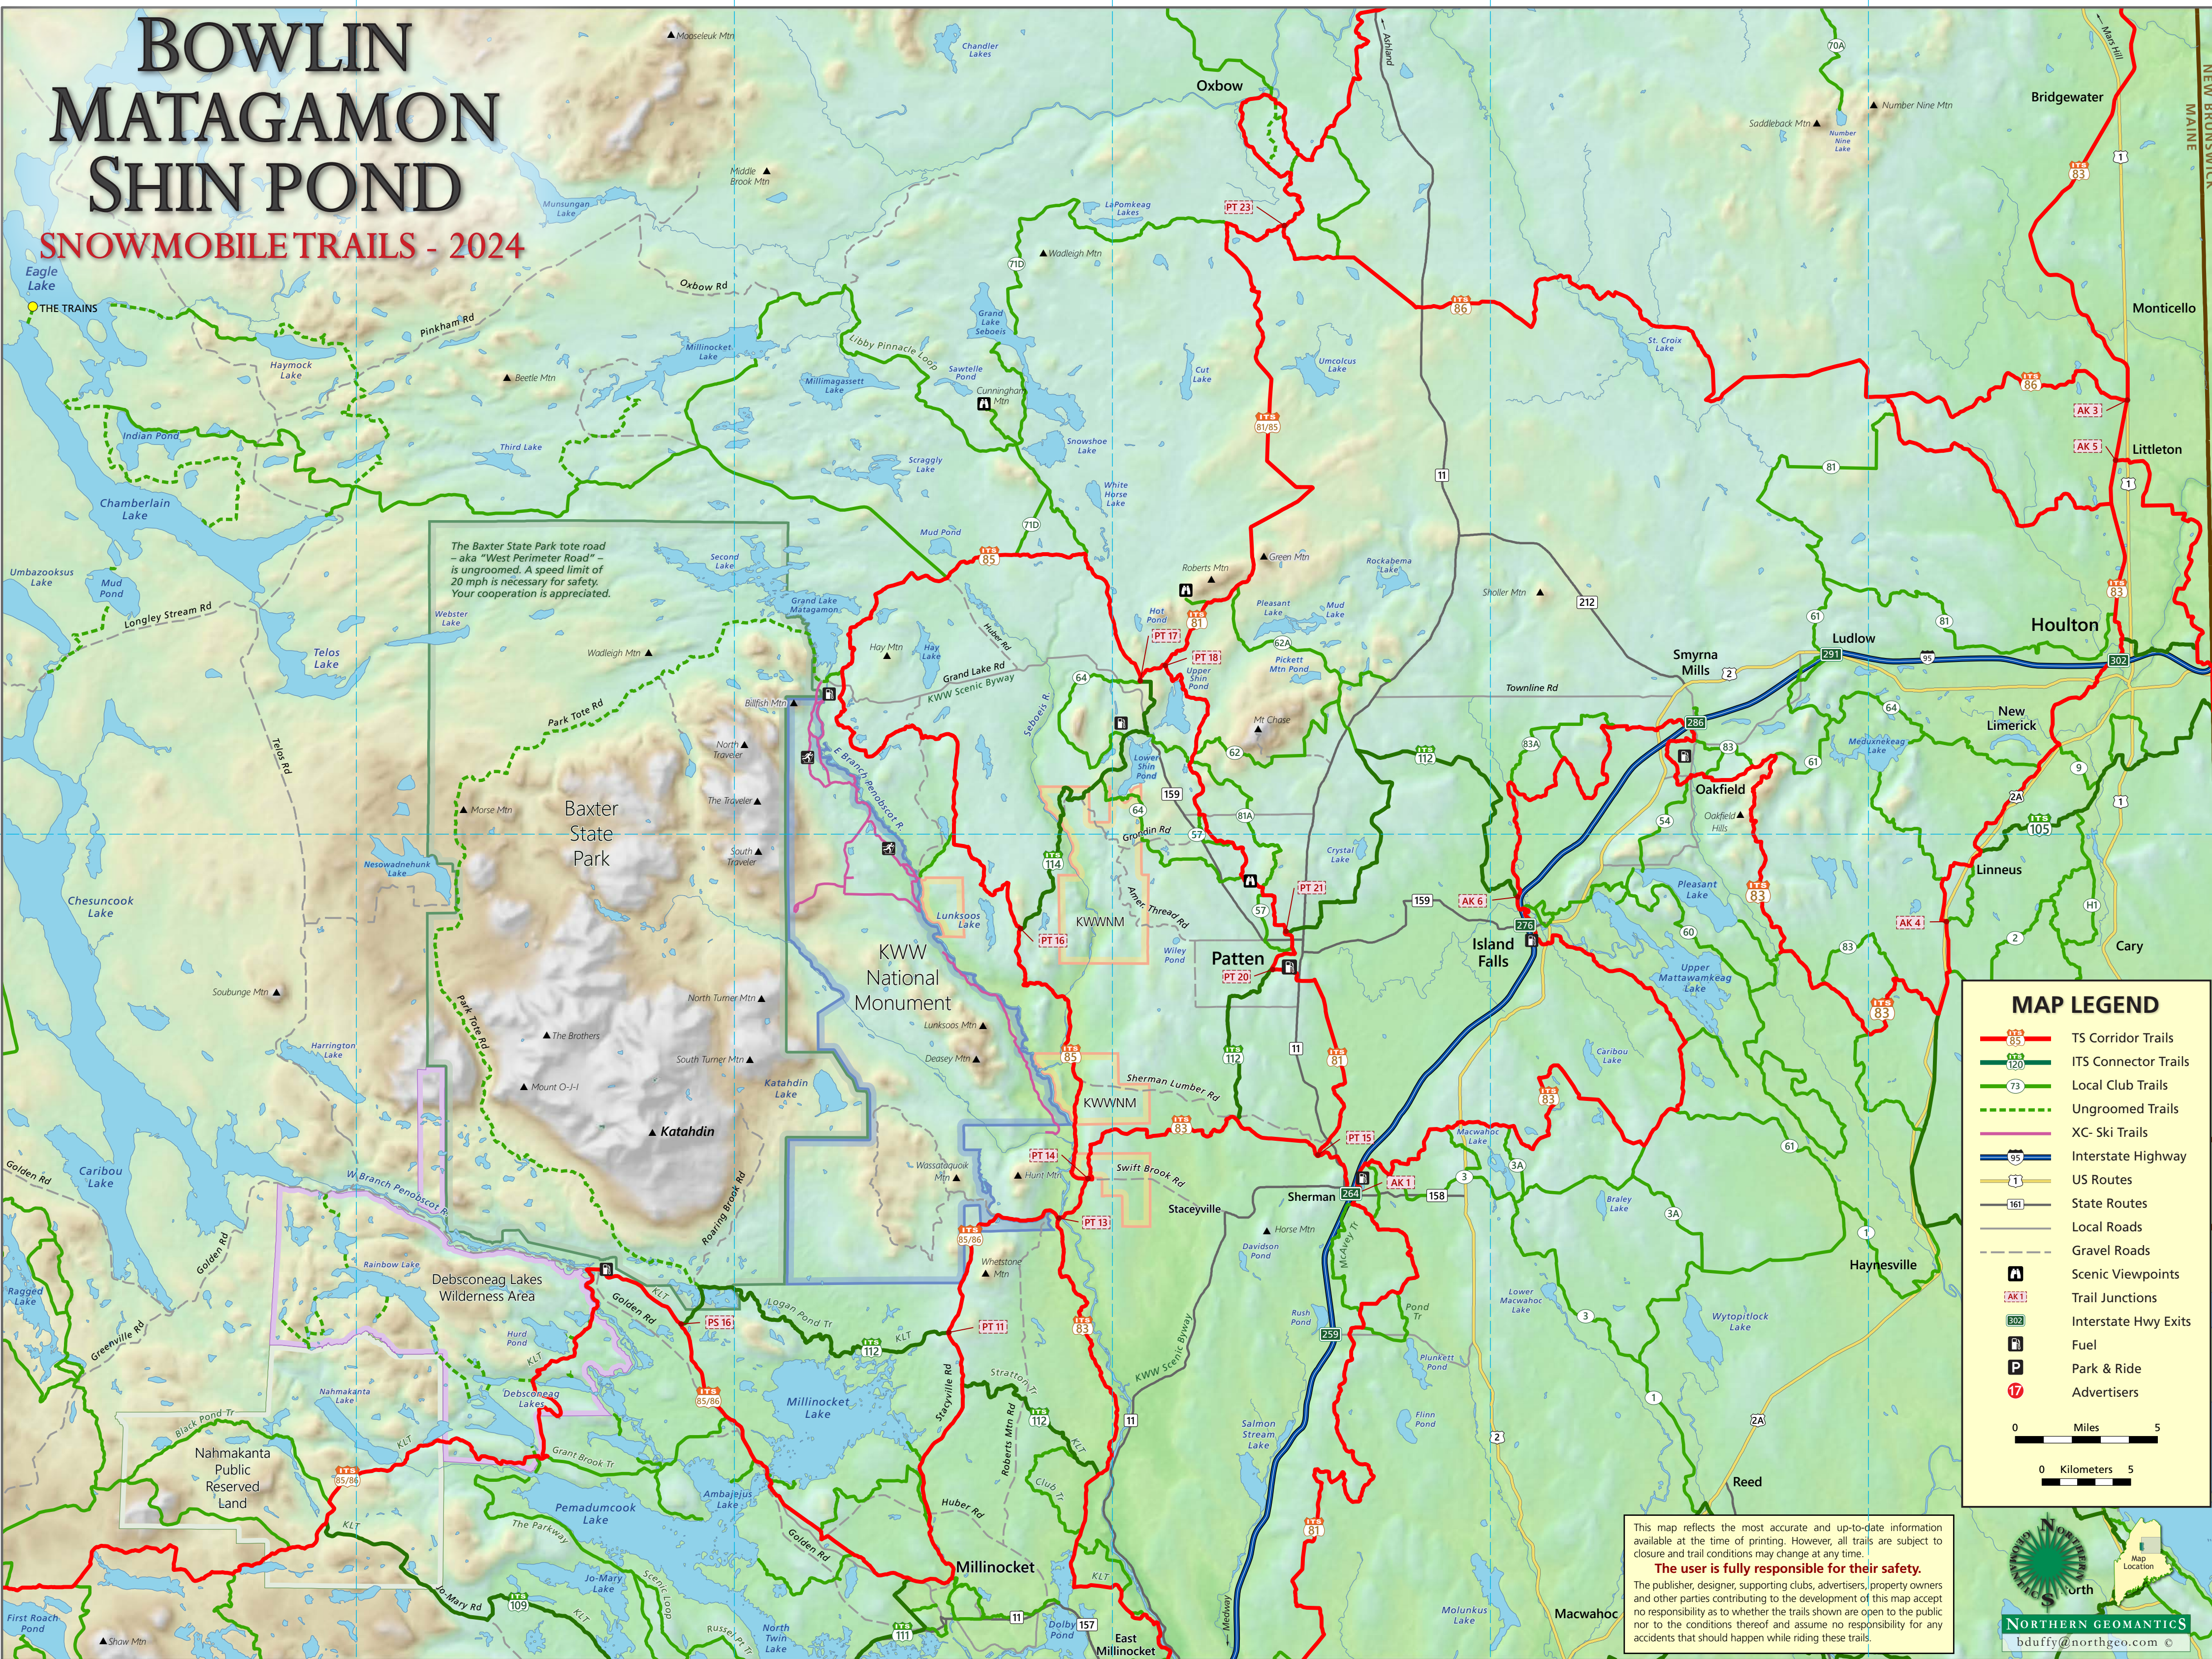

# BOWLIN MATAGAMON SHIN POND

## SNOWMOBILE TRAILS - 2024

The Baxter State Park tote road - aka "West Perimeter Road" - is ungroomed. A speed limit of 20 mph is necessary for safety. Your cooperation is appreciated.

### MAP LEGEND

- I-85 I-86 I-83 TS Corridor Trails
- I-20 I-73 ITS Connector Trails
- I-73 Local Club Trails
- - - Ungroomed Trails
- XC- Ski Trails
- I-95 Interstate Highway
- I-1 US Routes
- I-161 State Routes
- Local Roads
- - - Gravel Roads
- Scenic Viewpoints
- Trail Junctions
- Interstate Hwy Exits
- Fuel
- Park & Ride
- Advertisers

0 Miles 5  
0 Kilometers 5

This map reflects the most accurate and up-to-date information available at the time of printing. However, all trails are subject to closure and trail conditions may change at any time.